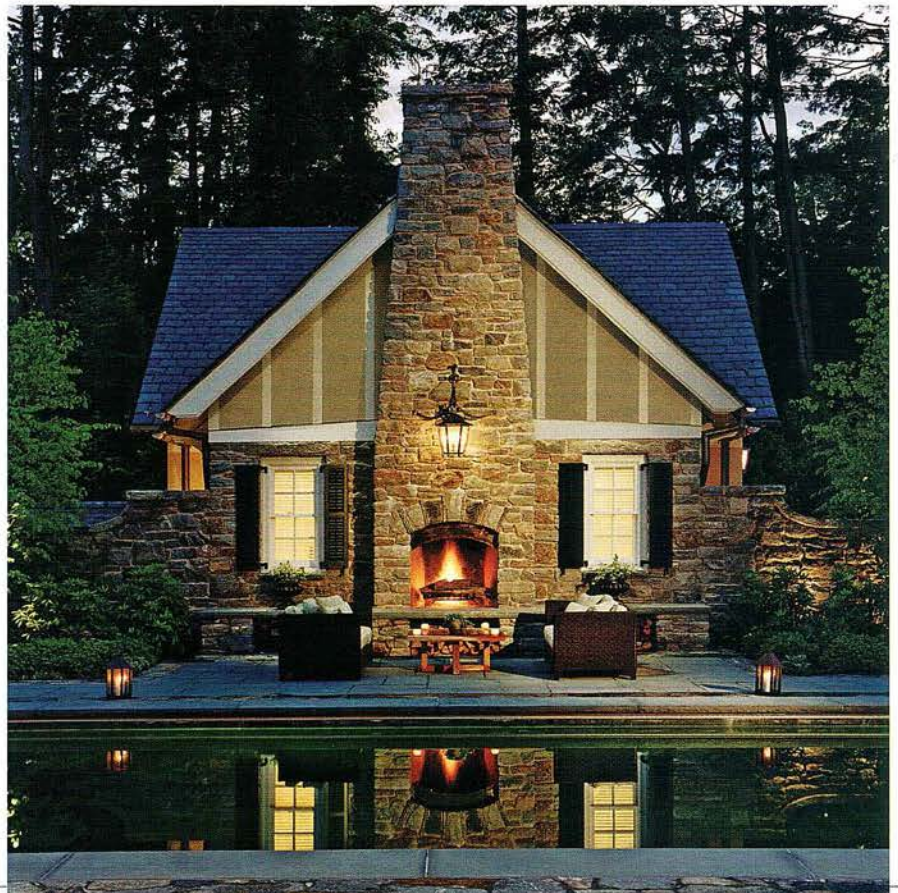

Charles Hilton

ARCHITECTS

Charles Hilton Architects
170 Mason Street
Greenwich, Connecticut 06830
(203) 489-3800
hiltonarchitects.com