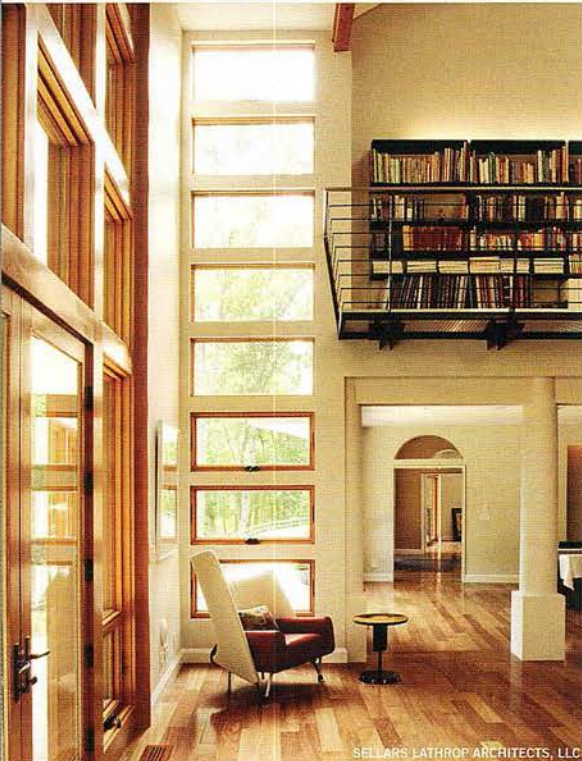

ROBERT DEAN ARCHITECTS

SELLARS LATHROP ARCHITECTS, LLC

SPECIAL MARKETING SECTION