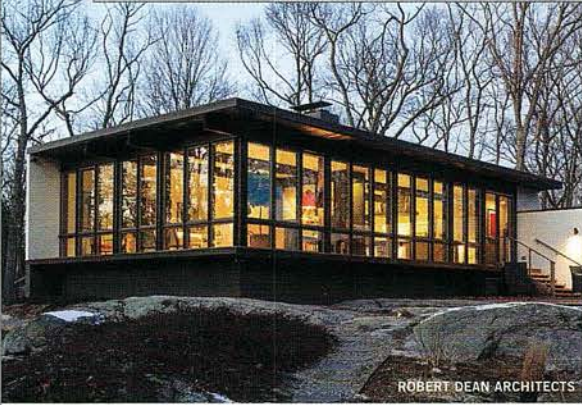

Portfolio of Fine Architecture