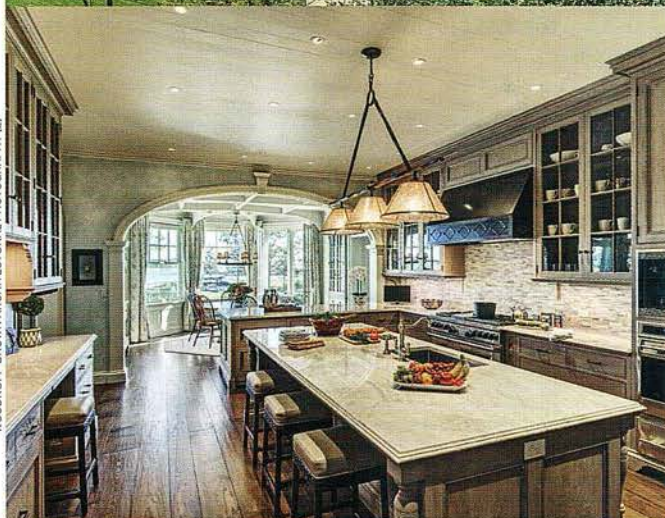

The 2014 Home Building Industry (HOBBI) Awards