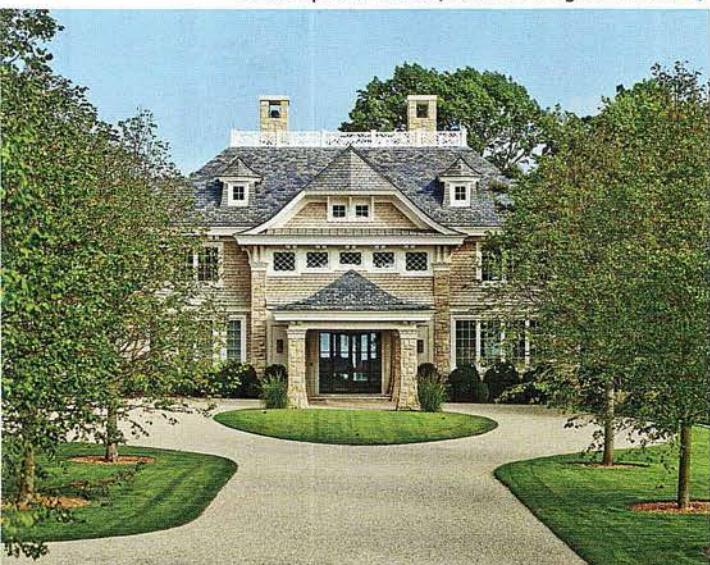

Clothed in stone and red-cedar shingles, this 18,000-square-foot Greenwich beauty walked away with the award for Custom Home of the Year. **PROJECT TEAM:** Architecture and builder, Sound Beach Partners; Interior design, Amy Aidinis Hirsch; Landscape architecture, Eckerson Design Associates ↓

EMER SARAC