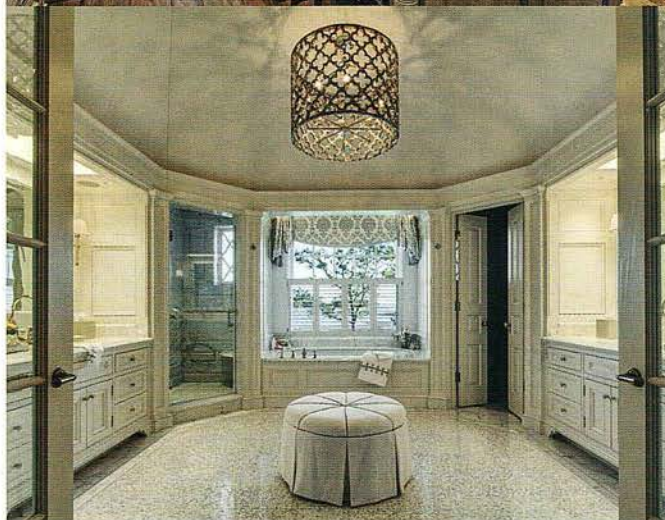

↑ This magnificent Shingle-style residence overlooking Long Island Sound garnered an astonishing six awards, including Best Custom Home 12,000–14,000 SF, Best Exterior Home Feature, Best Entry Foyer, Best Kitchen Over $200,000, Best Bath Over $100,000, and Best Home Office. **PROJECT TEAM:** Builder, Davenport Contracting; Architecture, Charles Hilton Architects; Interior design, Katherine Cowdin, Inc.; Landscape architecture, William Rutherford; Landscape construction, Sanctuary Garden Design